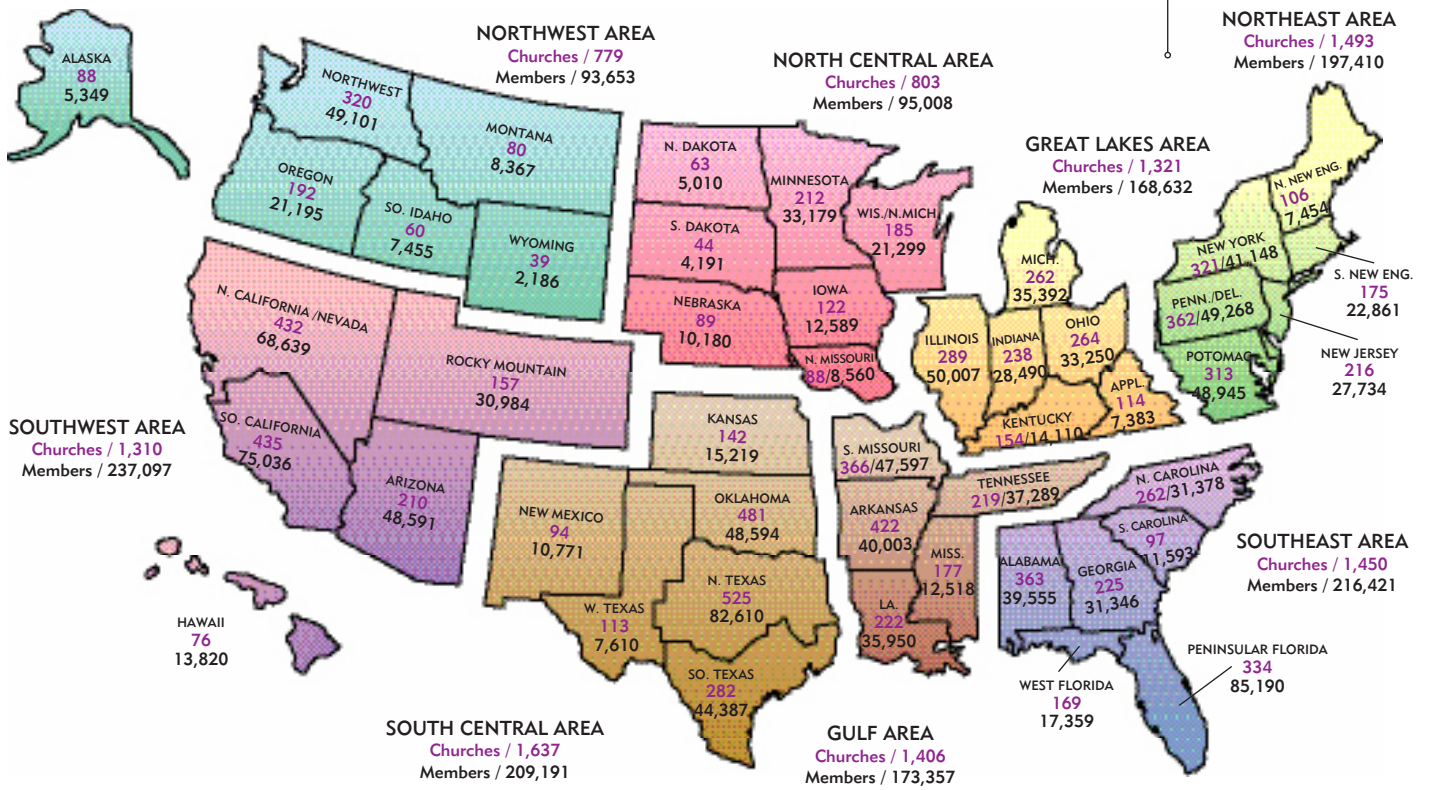

GEOGRAPHICAL DISTRICTS & AREAS

AG Churches & Membership

■ Total Number of CHURCHES in Each District
 ■ Total Number of MEMBERS in Each District

SPANISH LANGUAGE DISTRICTS AG Churches & Membership

■ Total Language Churches: 2,178
 ■ Total Language Membership: 271,863

OTHER LANGUAGE DISTRICTS AG Churches & Membership

DISTRICT	CHURCHES	MEMBERSHIP
Brazilian	68	4,158
German	12	970
Korean	138	20,706
Second Korean	46	4,364
TOTAL	264	30,198