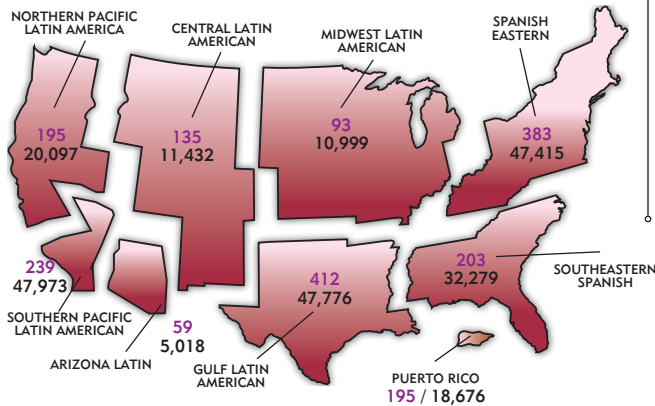

GEOGRAPHICAL DISTRICTS & AREAS

AG Churches & Membership

■ Total Number of CHURCHES in Each District
 ■ Total Number of MEMBERS in Each District

SPANISH LANGUAGE DISTRICTS AG Churches & Membership

■ Total Language Churches: 2,178
 ■ Total Language Membership: 271,863

OTHER LANGUAGE DISTRICTS AG Churches & Membership

DISTRICT	CHURCHES	MEMBERSHIP
Brazilian	68	4,158
German	12	970
Korean	138	20,706
Second Korean	46	4,364
TOTAL	264	30,198