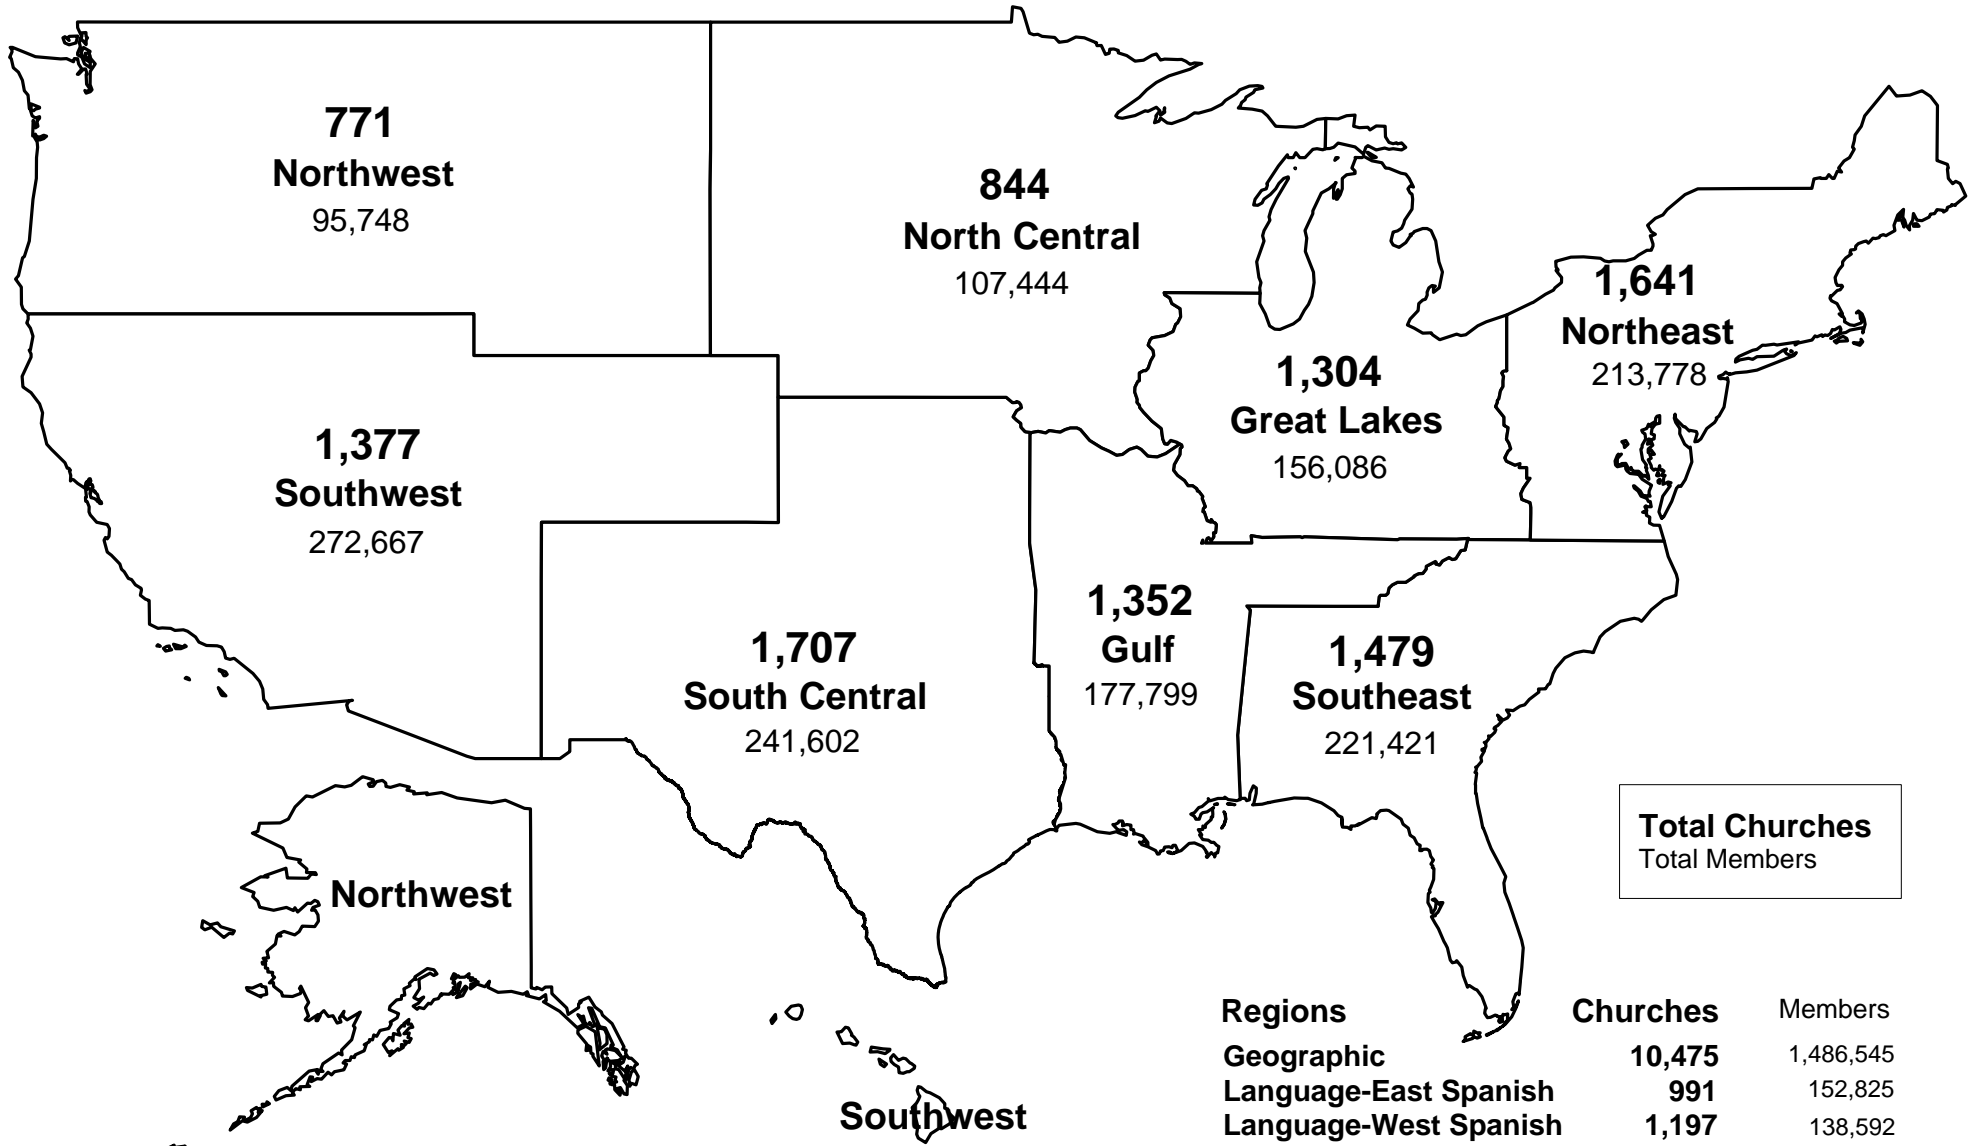

2016 Churches and Members Assemblies of God *Geographic Regions*

Total Churches
Total Members

Regions	Churches	Members
Geographic	10,475	1,486,545
Language-East Spanish	991	152,825
Language-West Spanish	1,197	138,592
(Language Spanish Totals)	(2,188)	(291,417)
Language-Other Totals	360	40,979
(Language Districts Totals)	(2,548)	(332,396)
National Totals	13,023	1,818,941