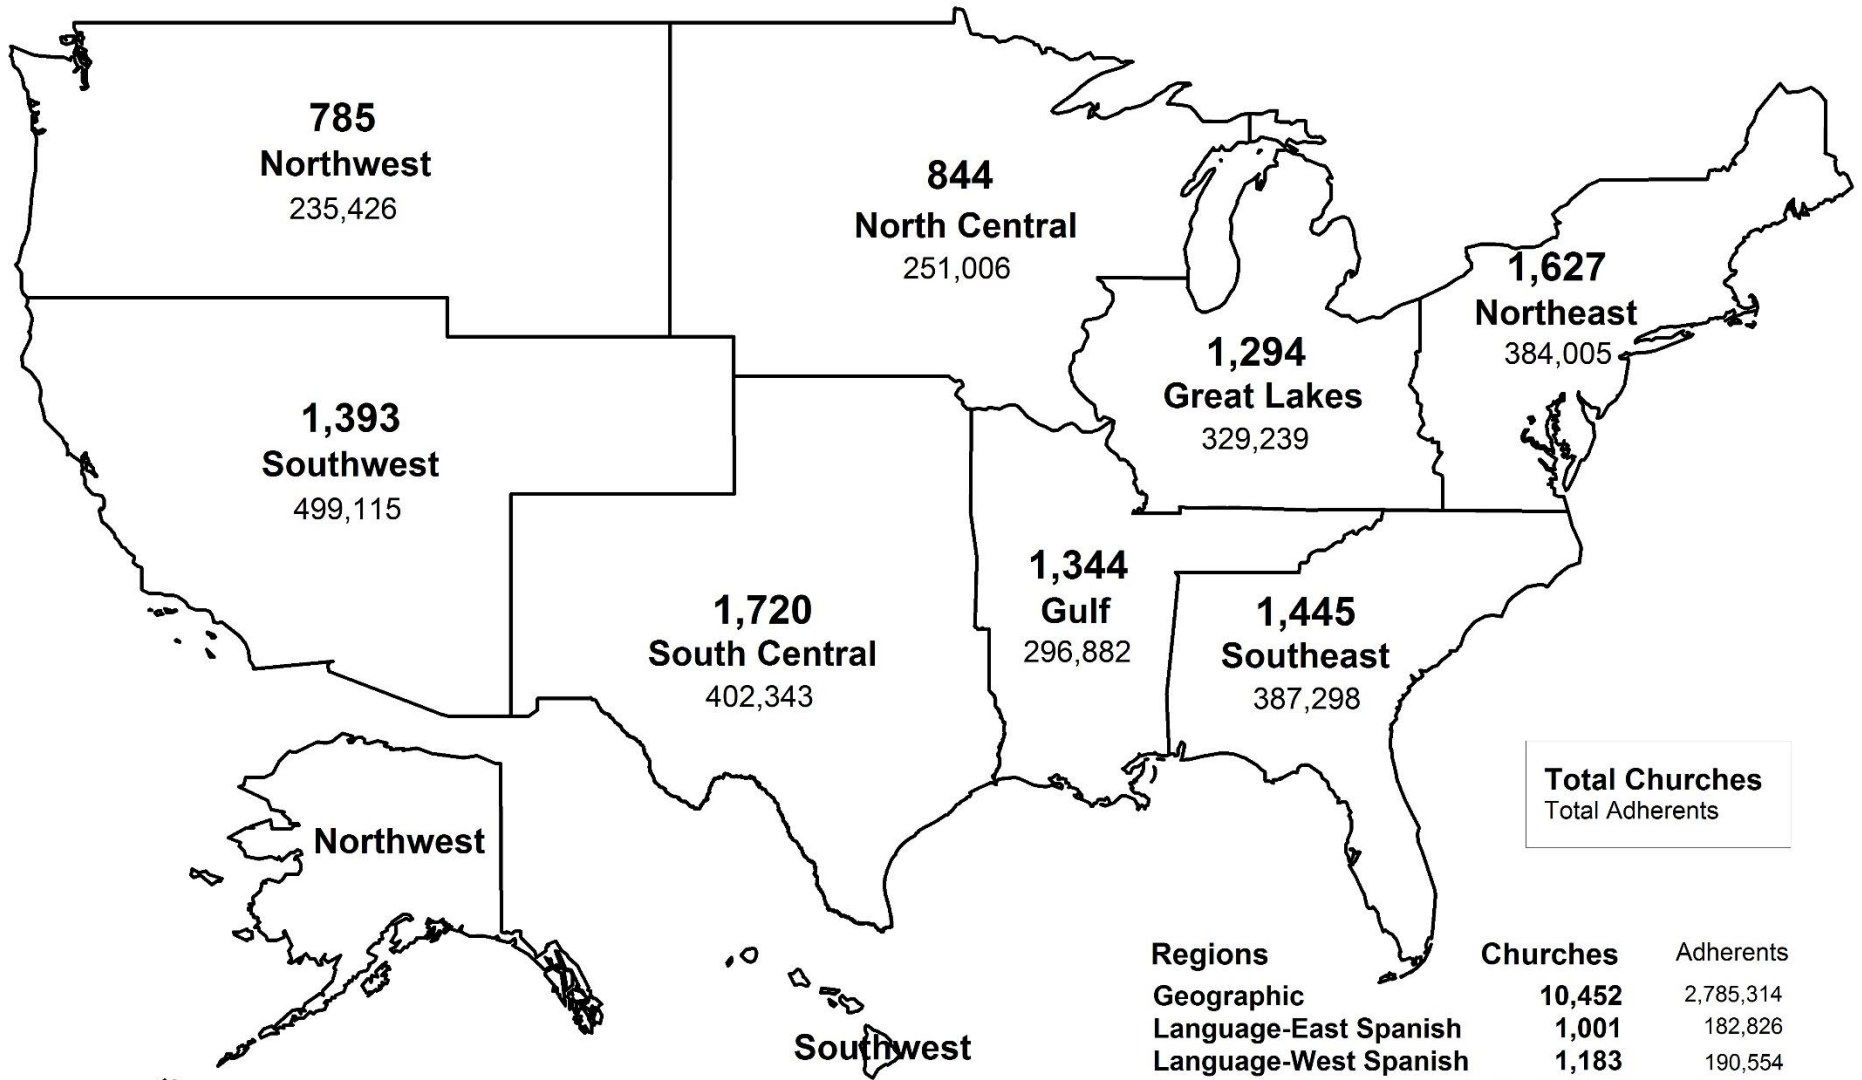

2017 Churches and Adherents Assemblies of God *Geographic Regions*

Total Churches
Total Adherents

Regions	Churches	Adherents
Geographic	10,452	2,785,314
Language-East Spanish	1,001	182,826
Language-West Spanish	1,183	190,554
(Language Spanish Totals)	(2,184)	(373,380)
Language-Other Totals	368	56,304
(Language Districts Totals)	(2,552)	(429,684)
National Totals	13,004	3,214,998