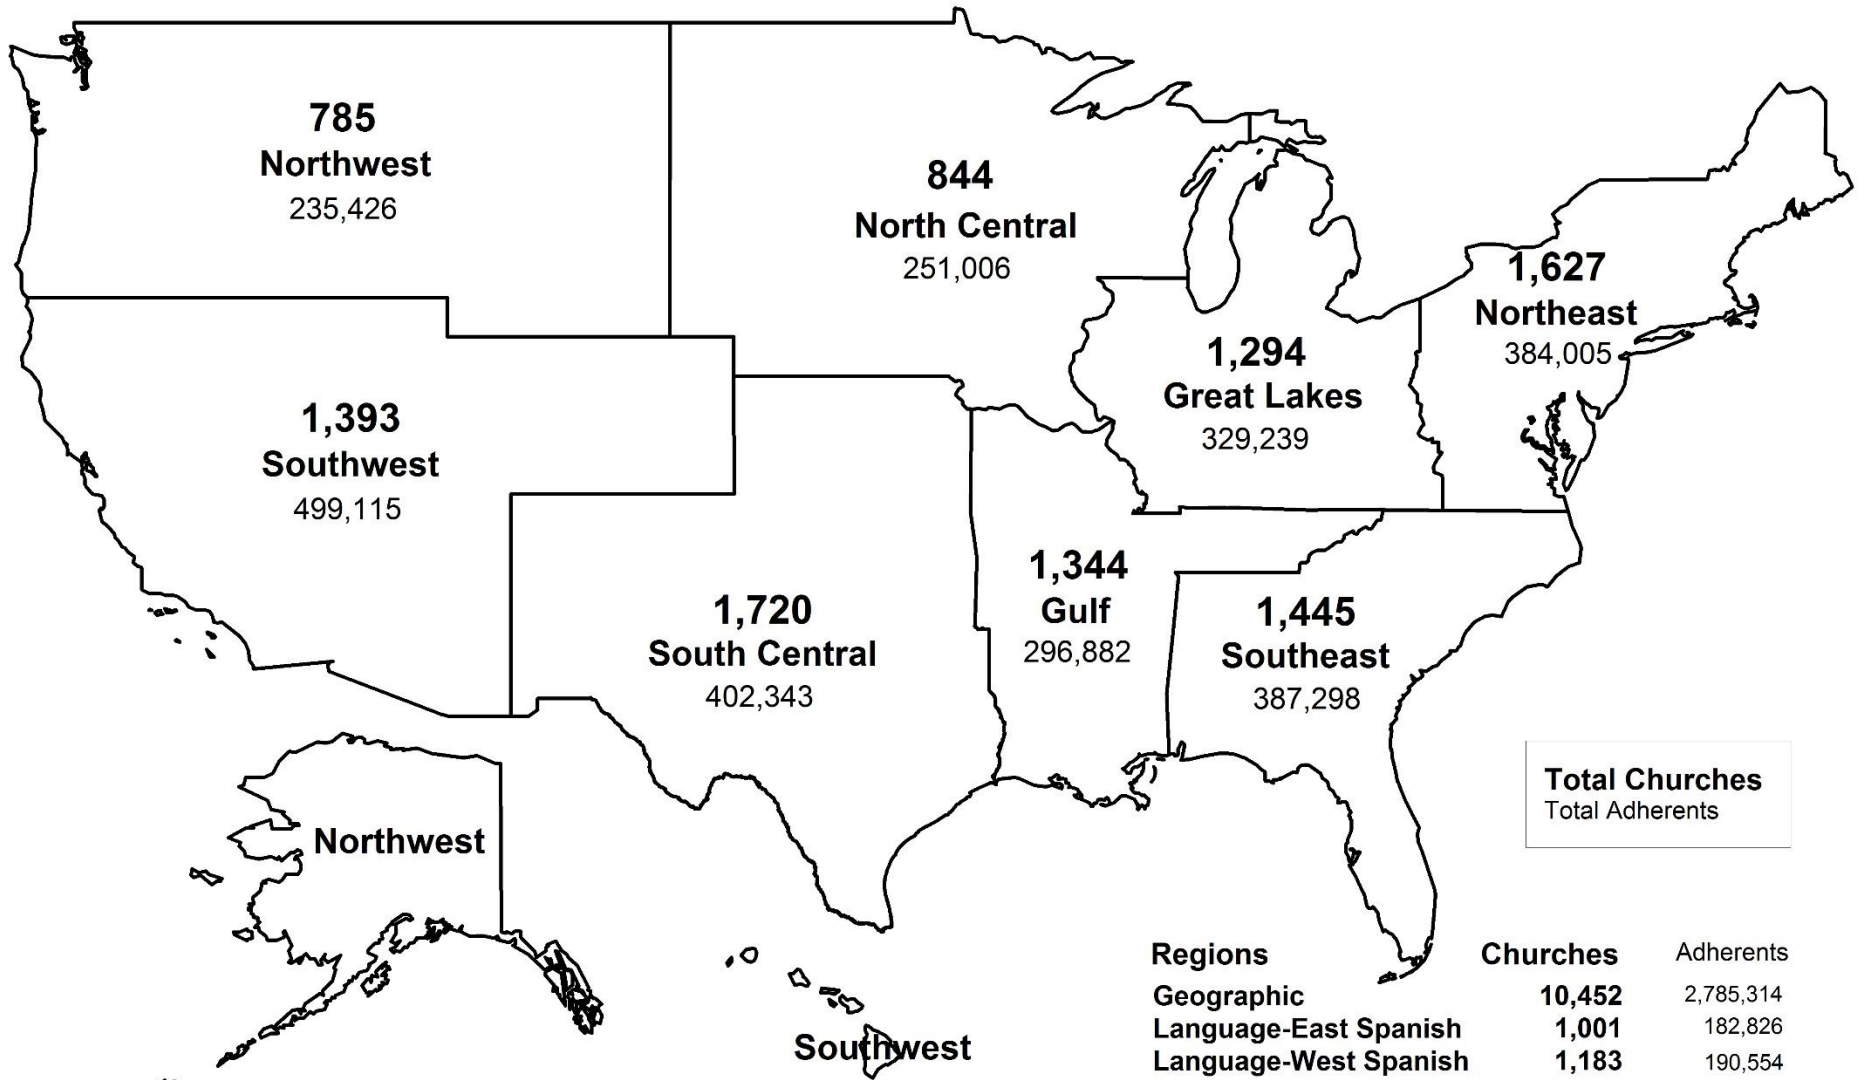

# 2017 Churches and Adherents Assemblies of God *Geographic Regions*

**Total Churches**  
Total Adherents

Regions	Churches	Adherents
Geographic	<b>10,452</b>	2,785,314
Language-East Spanish	<b>1,001</b>	182,826
Language-West Spanish	<b>1,183</b>	190,554
<b>(Language Spanish Totals)</b>	<b>(2,184)</b>	<b>(373,380)</b>
Language-Other Totals	<b>368</b>	56,304
<b>(Language Districts Totals)</b>	<b>(2,552)</b>	<b>(429,684)</b>
<b>National Totals</b>	<b>13,004</b>	<b>3,214,998</b>