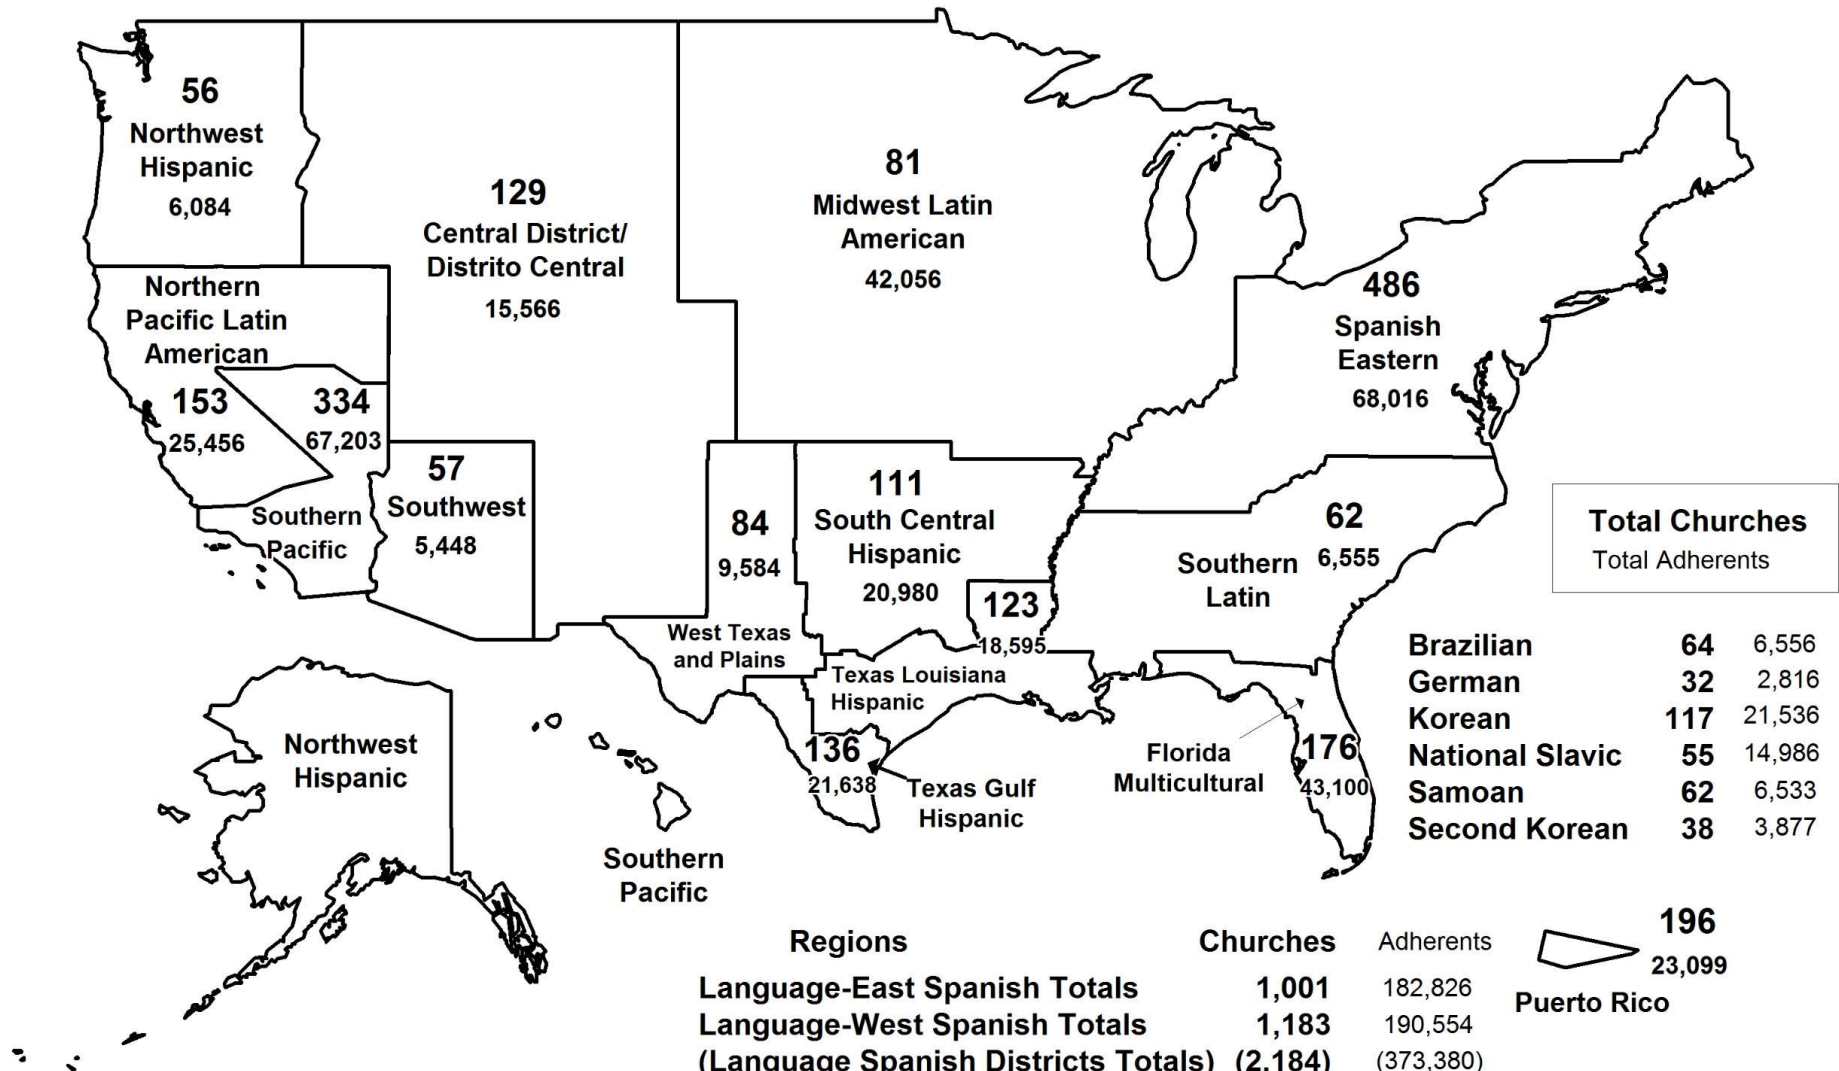

2017 Churches and Adherents Assemblies of God *Language Districts*

Regions	Churches	Adherents
Language-East Spanish Totals	1,001	182,826
Language-West Spanish Totals	1,183	190,554
(Language Spanish Districts Totals)	(2,184)	(373,380)
Language-Other Totals	368	56,304
(Language Districts Totals)	(2,552)	(429,684)