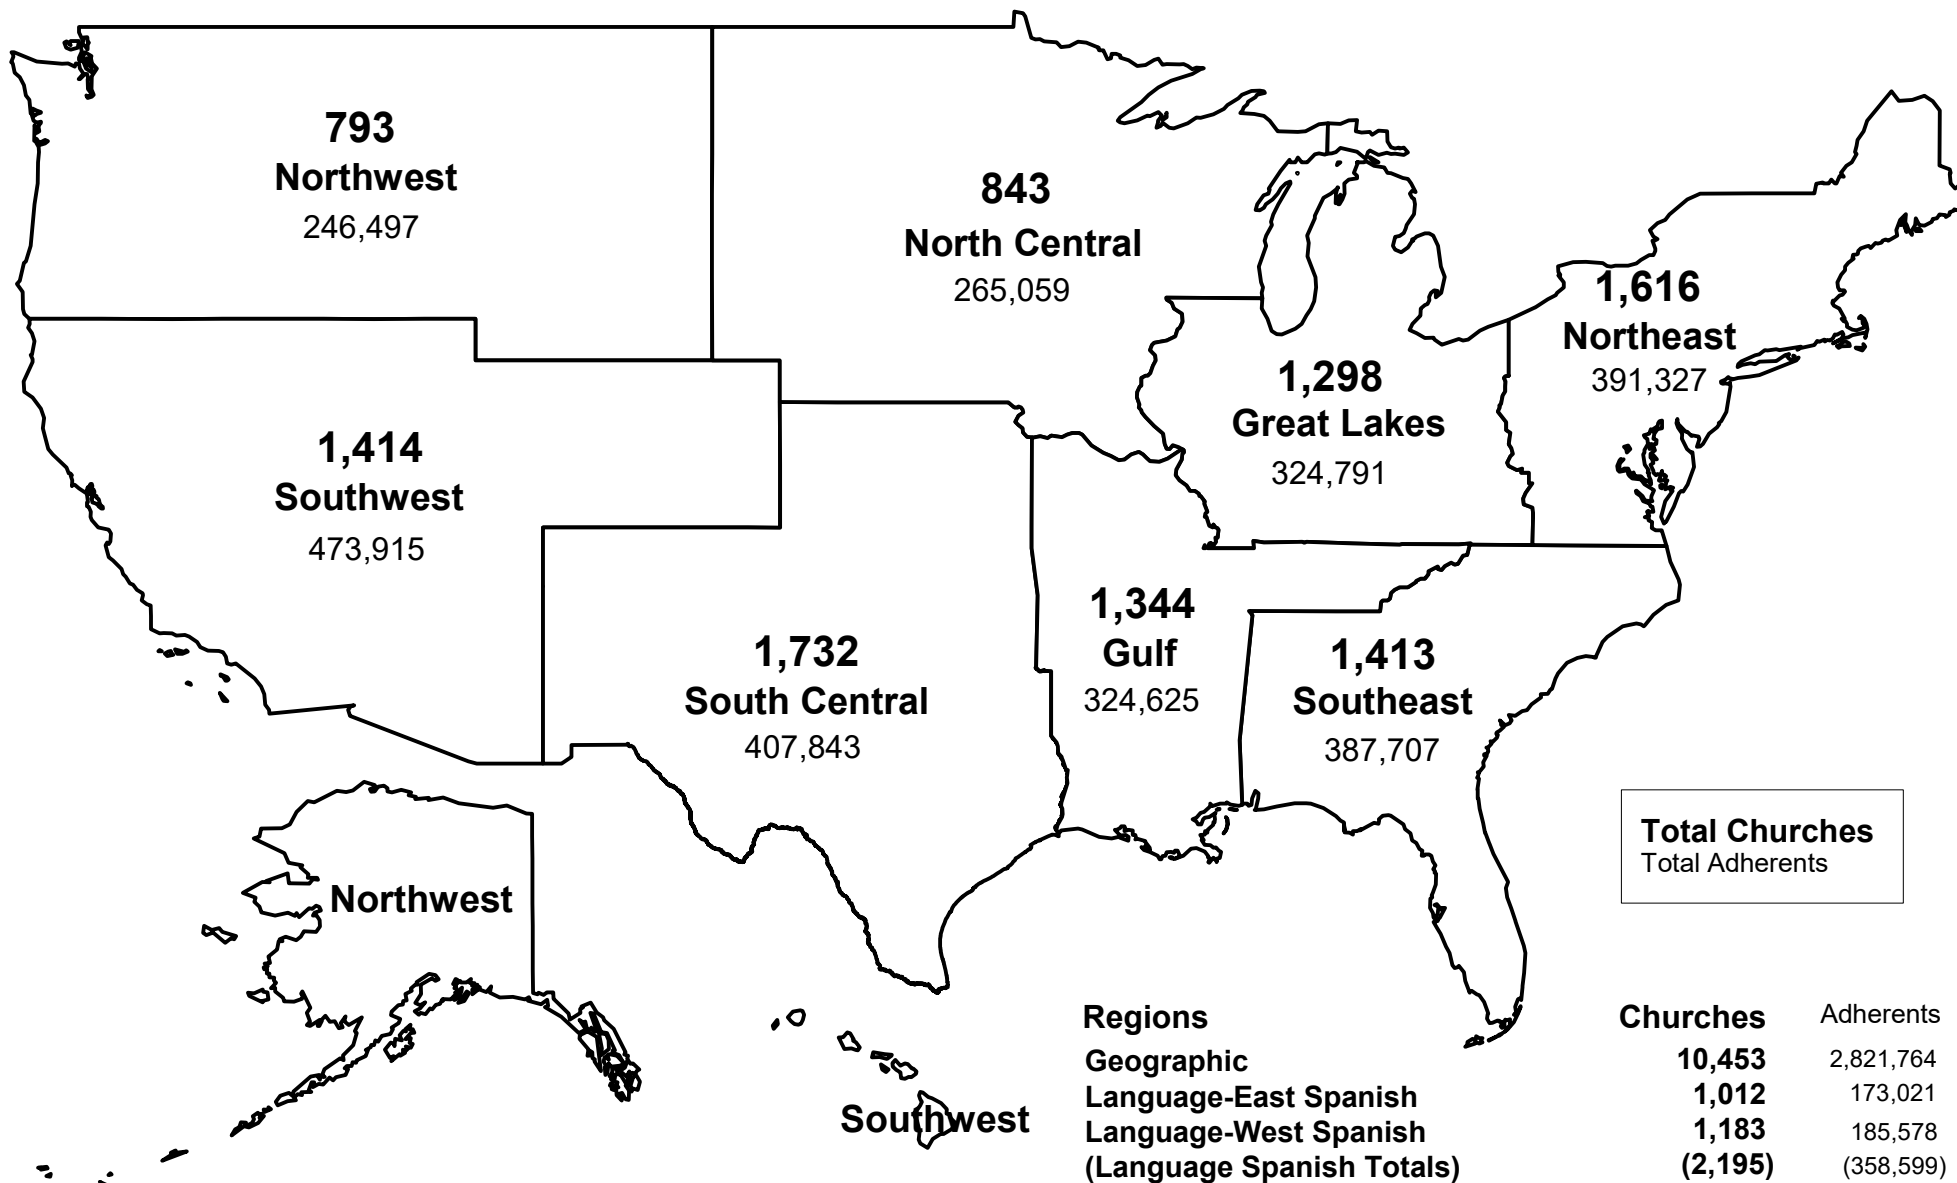

# 2018 Churches and Adherents Assemblies of God *Geographic Regions*

Total Churches	
Total Churches	10,453
Total Adherents	2,821,764

Regions	Churches	Adherents
Geographic	10,453	2,821,764
Language-East Spanish	1,012	173,021
Language-West Spanish	1,183	185,578
(Language Spanish Totals)	(2,195)	(358,599)
Language-Other Totals	369	53,022
(Language Districts-Networks Totals)	(2,564)	411,621
<b>National Totals</b>	<b>13,017</b>	<b>3,233,385</b>