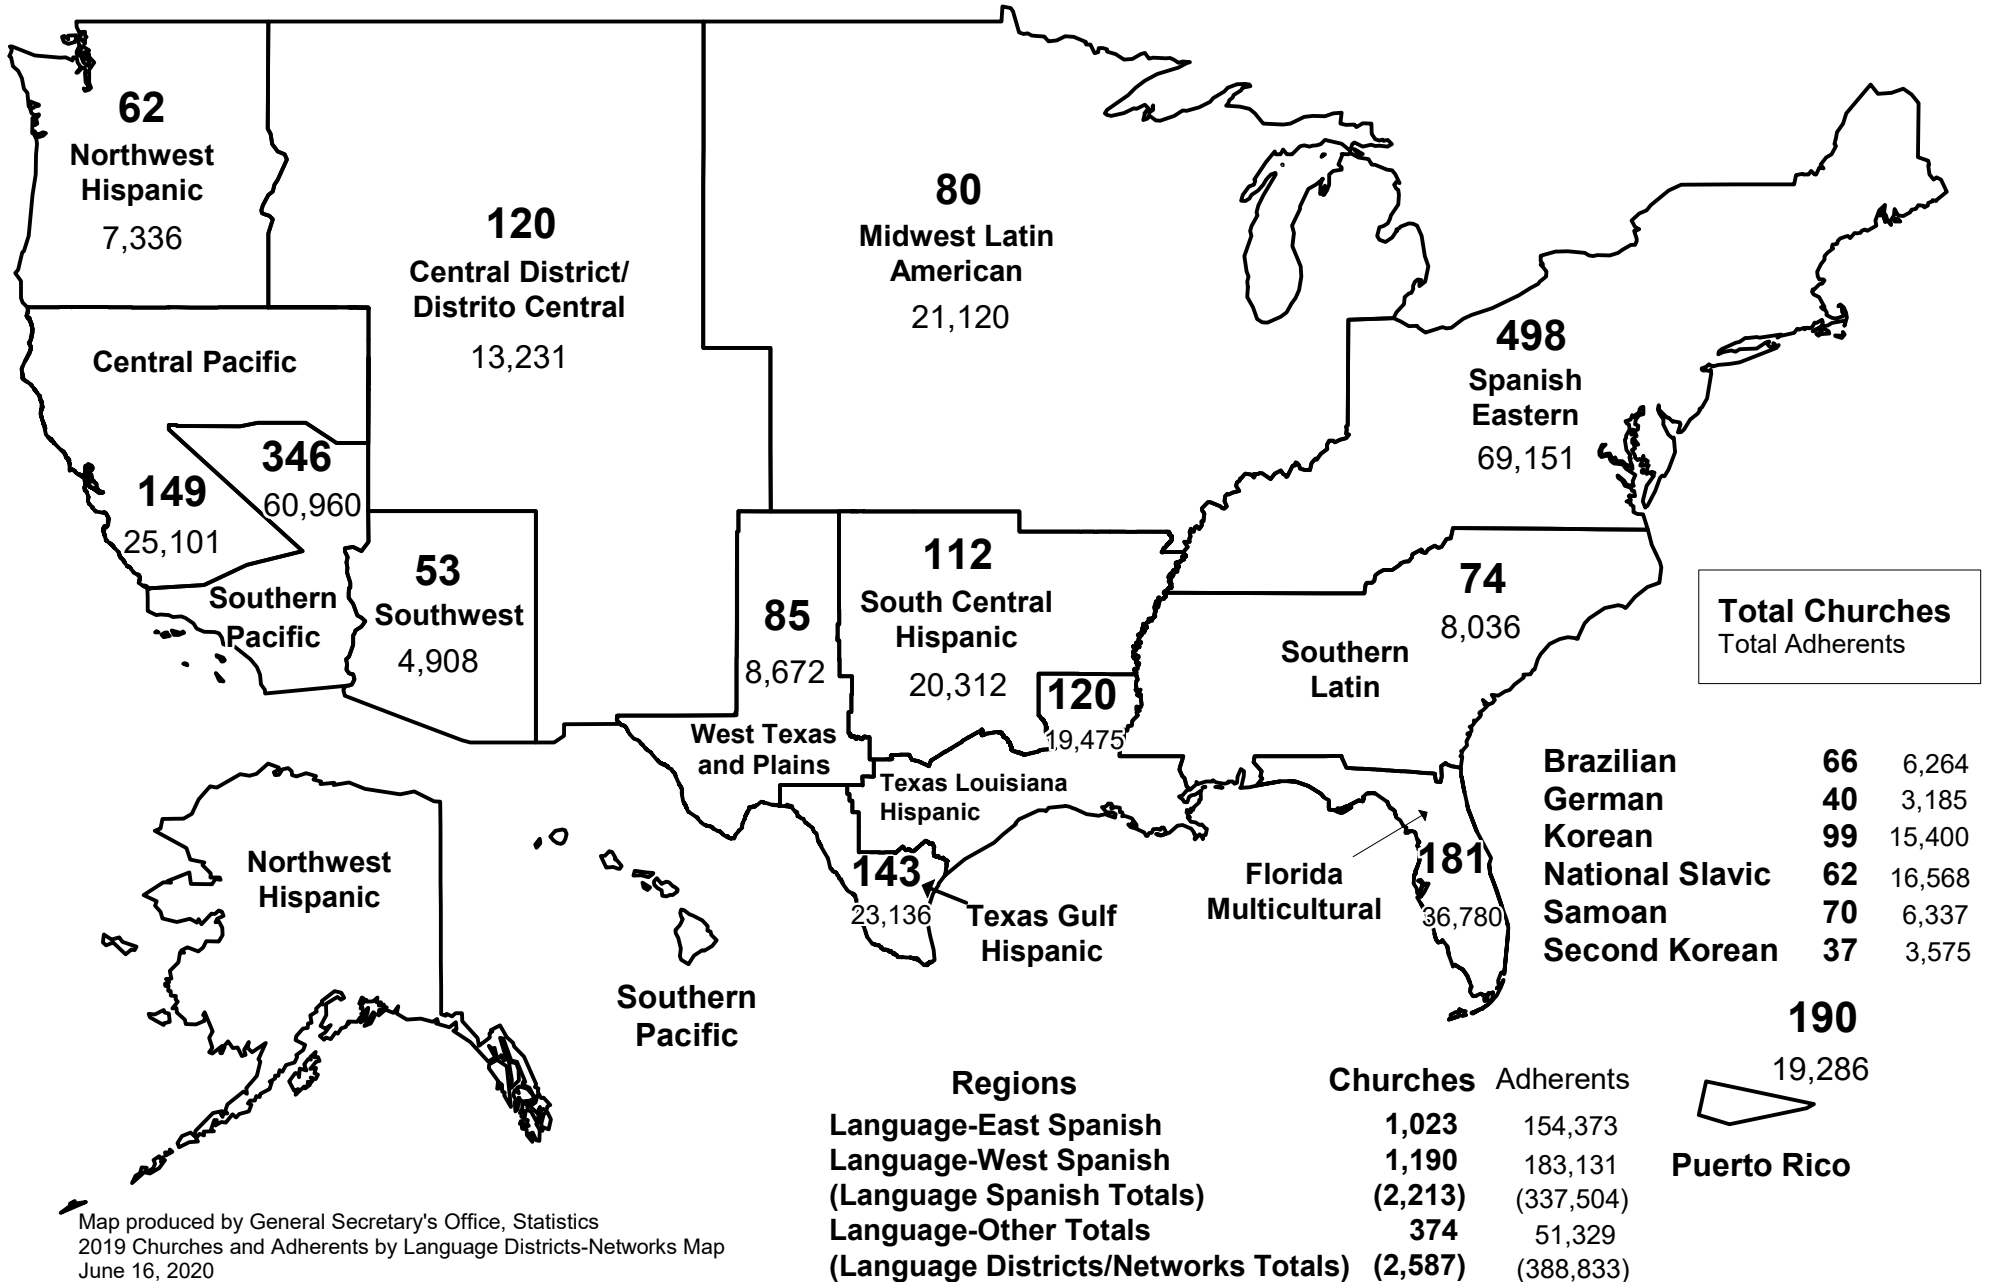

# 2019 Churches and Adherents Assemblies of God *Language Districts-Networks*

Map produced by General Secretary's Office, Statistics  
2019 Churches and Adherents by Language Districts-Networks Map  
June 16, 2020