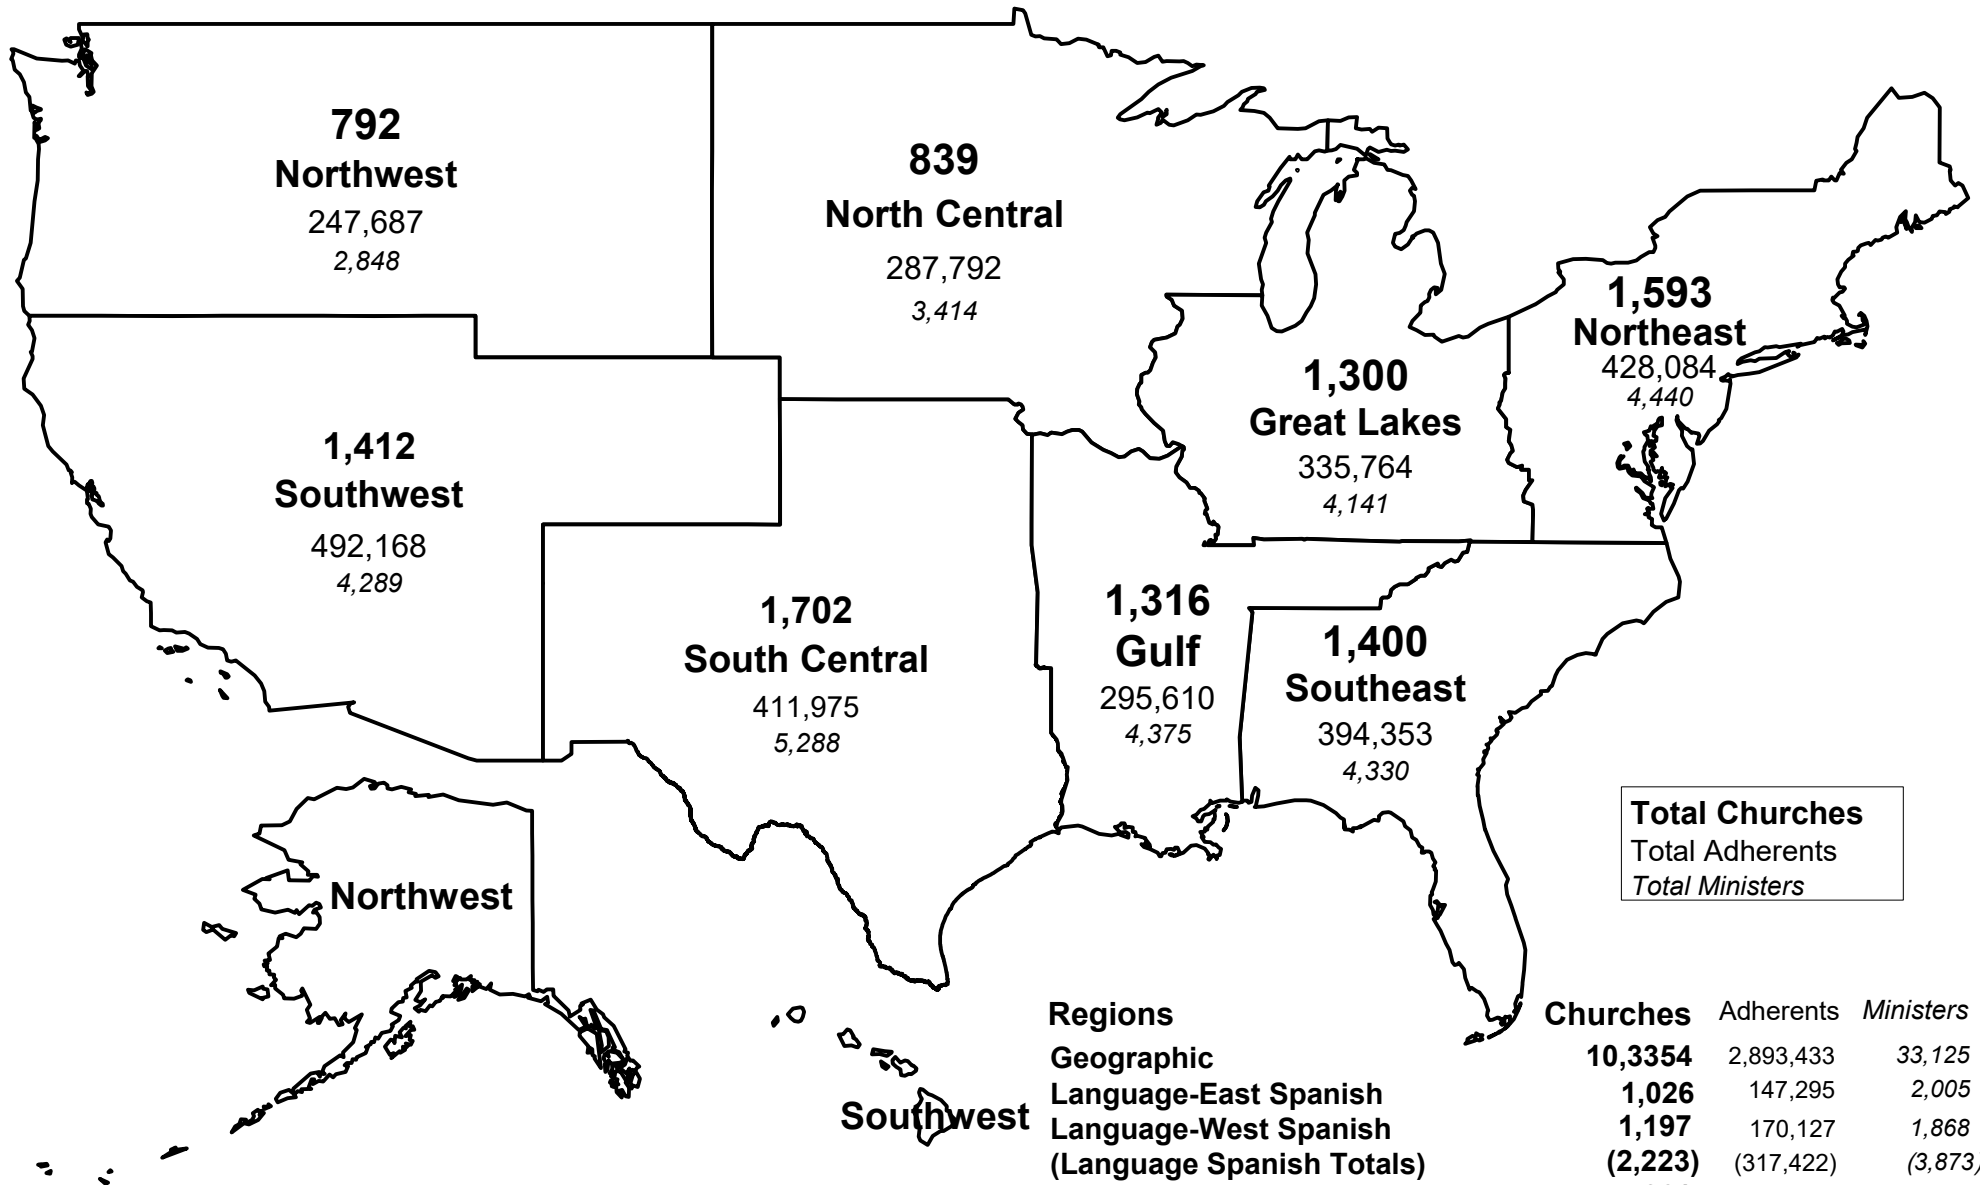

2020 Churches, Adherents and Ministers Assemblies of God Geographic Regions

Total Churches
Total Adherents
Total Ministers

Regions	Churches	Adherents	Ministers
Geographic	10,3354	2,893,433	33,125
Language-East Spanish	1,026	147,295	2,005
Language-West Spanish	1,197	170,127	1,868
(Language Spanish Totals)	(2,223)	(317,422)	(3,873)
Language-Other Totals	361	49,166	715
(Language Districts-Networks Totals)	(2,584)	(366,588)	(4,588)
National Totals	12,938	3,260,021	37,713