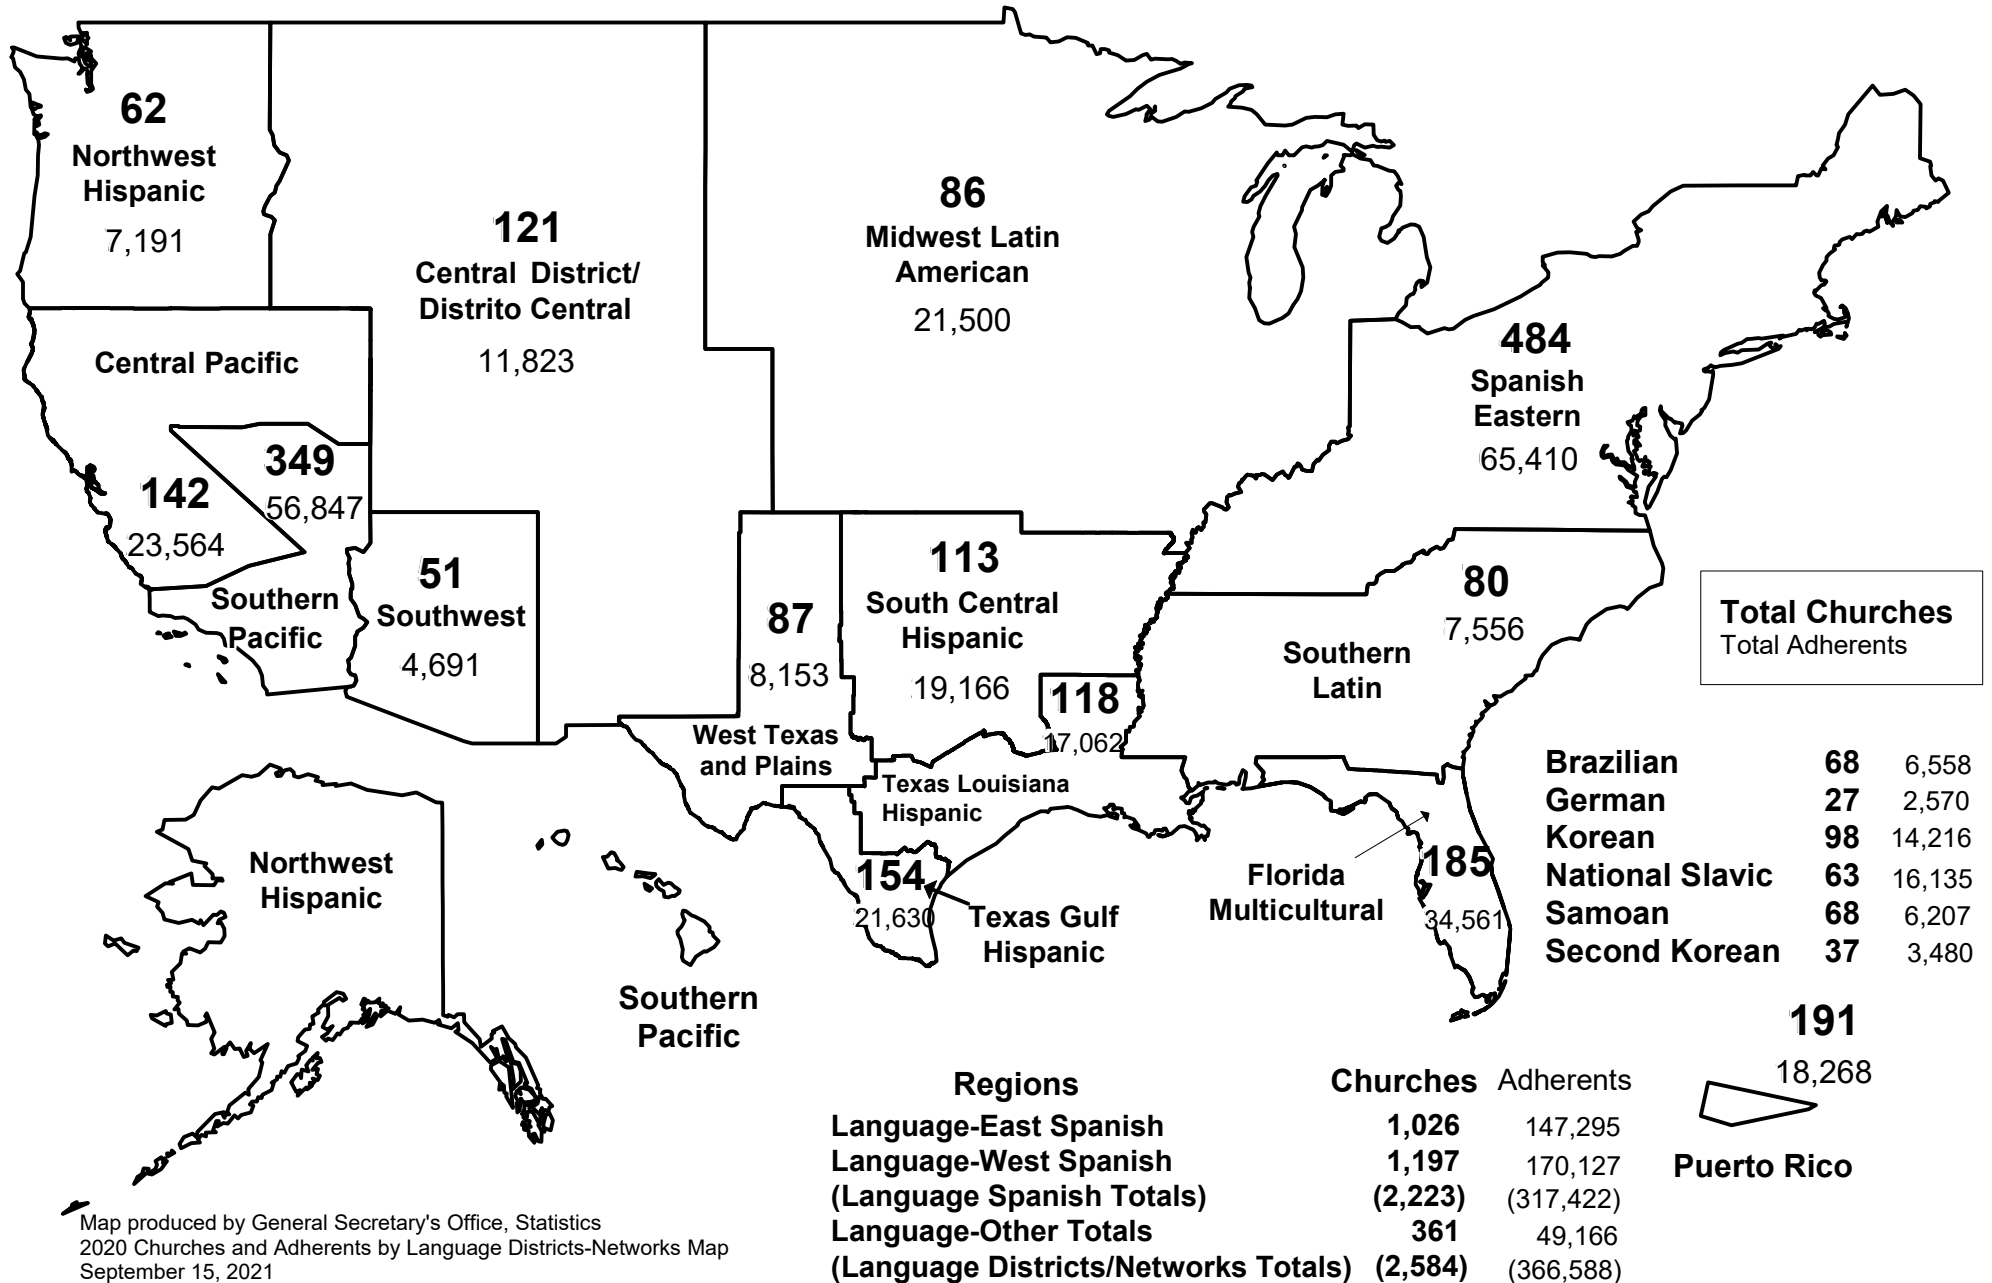

2020 Churches and Adherents Assemblies of God *Language Districts-Networks*

Map produced by General Secretary's Office, Statistics
2020 Churches and Adherents by Language Districts-Networks Map
September 15, 2021