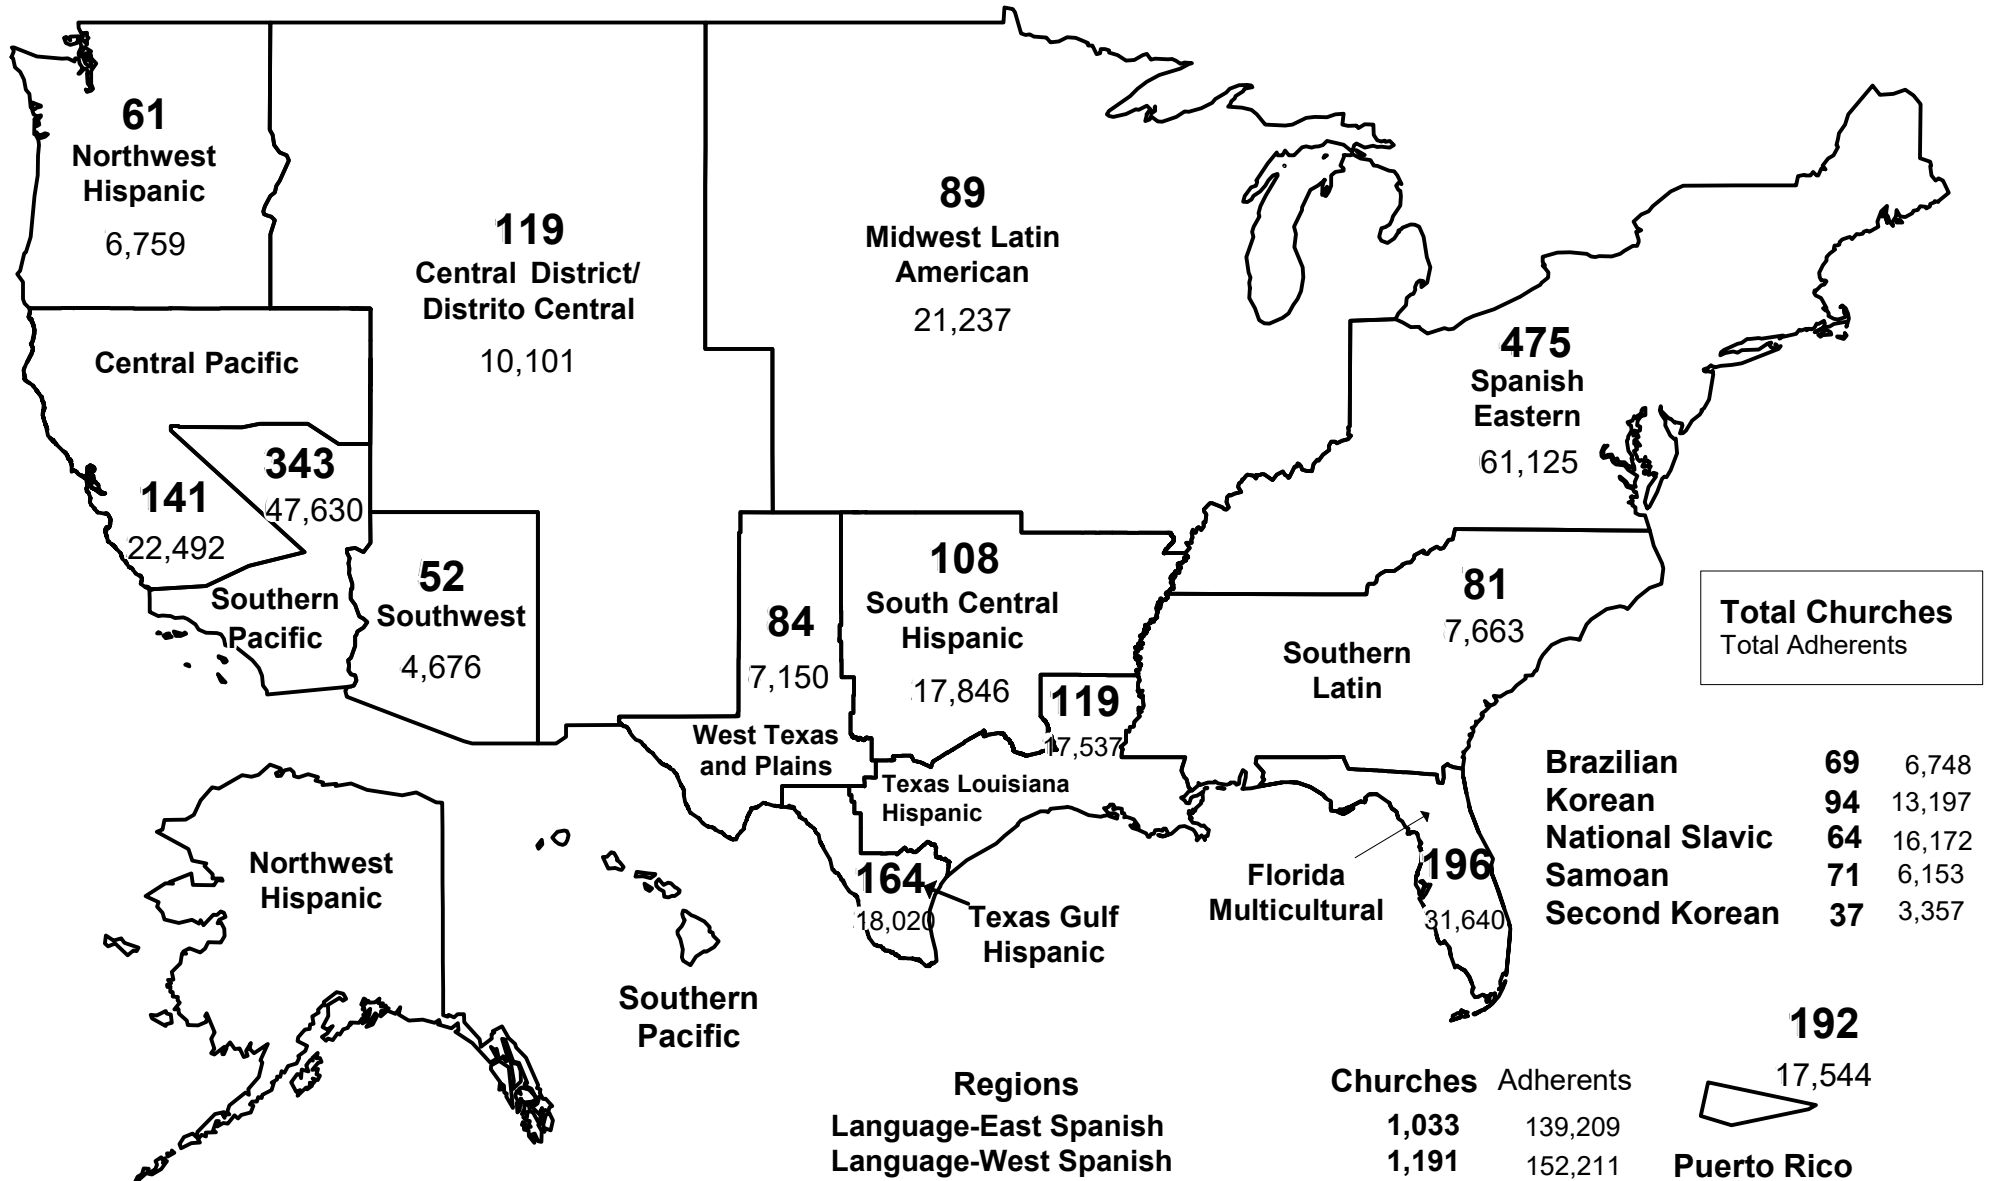

2021 Churches and Adherents Assemblies of God *Language Districts-Networks*

Map produced by General Secretary's Office, Statistics
2021 Churches and Adherents by Language Districts-
Networks Map June 24, 2022

Regions	Churches	Adherents
Language-East Spanish	1,033	139,209
Language-West Spanish	1,191	152,211
(Language Spanish Totals)	(2,224)	(291,420)
Language-Other Totals	335	45,627
(Language Districts/Networks Totals)	(2,559)	(337,047)