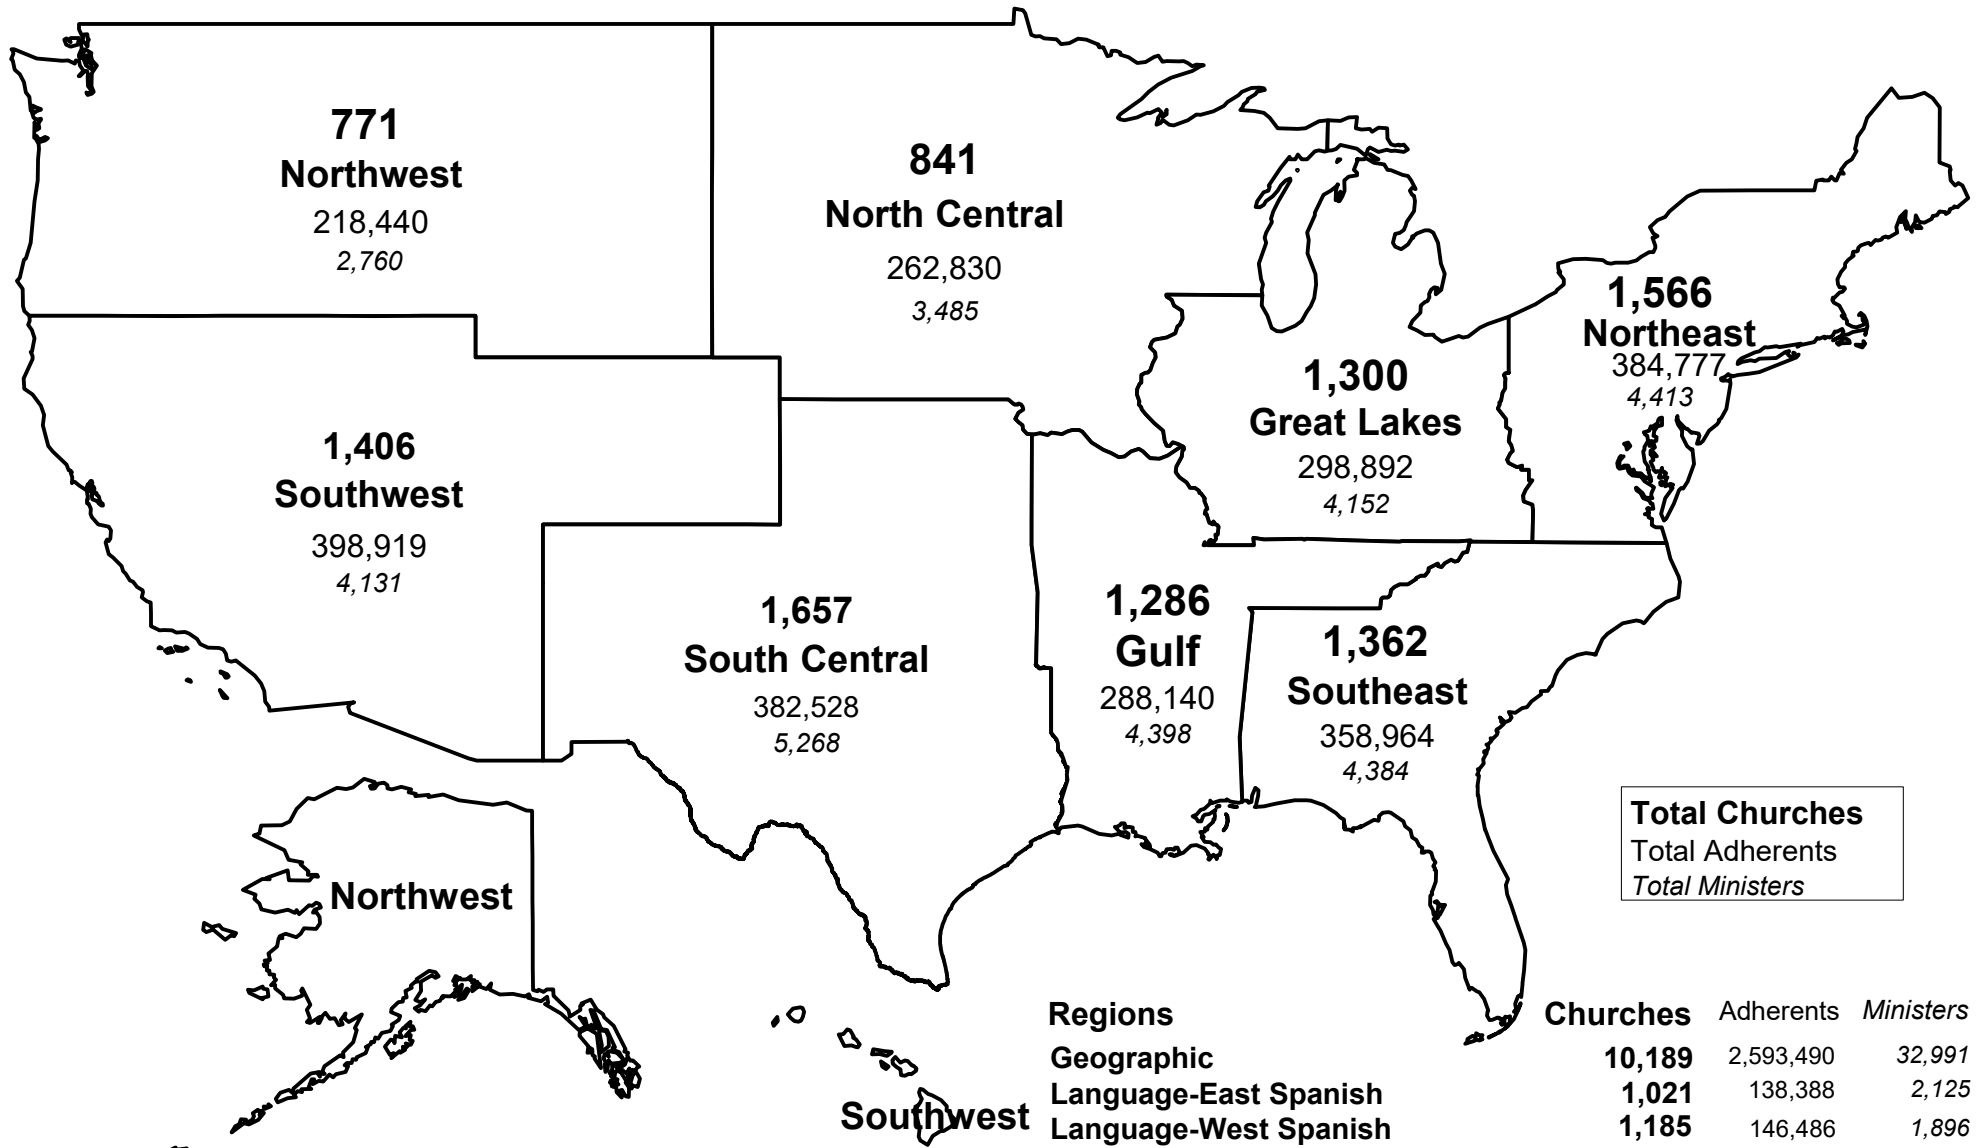

2022 Churches, Adherents and Ministers Assemblies of God Geographic Regions

Total Churches
Total Adherents
Total Ministers

Regions	Churches	Adherents	Ministers
Geographic	10,189	2,593,490	32,991
Language-East Spanish	1,021	138,388	2,125
Language-West Spanish	1,185	146,486	1,896
(Language Spanish Totals)	(2,206)	(230,641)	(4,021)
Language-Other Totals	354	49,779	761
(Language Districts-Networks Totals)	(2,560)	(334,653)	(4,782)
National Totals	12,749	2,928,143	37,773