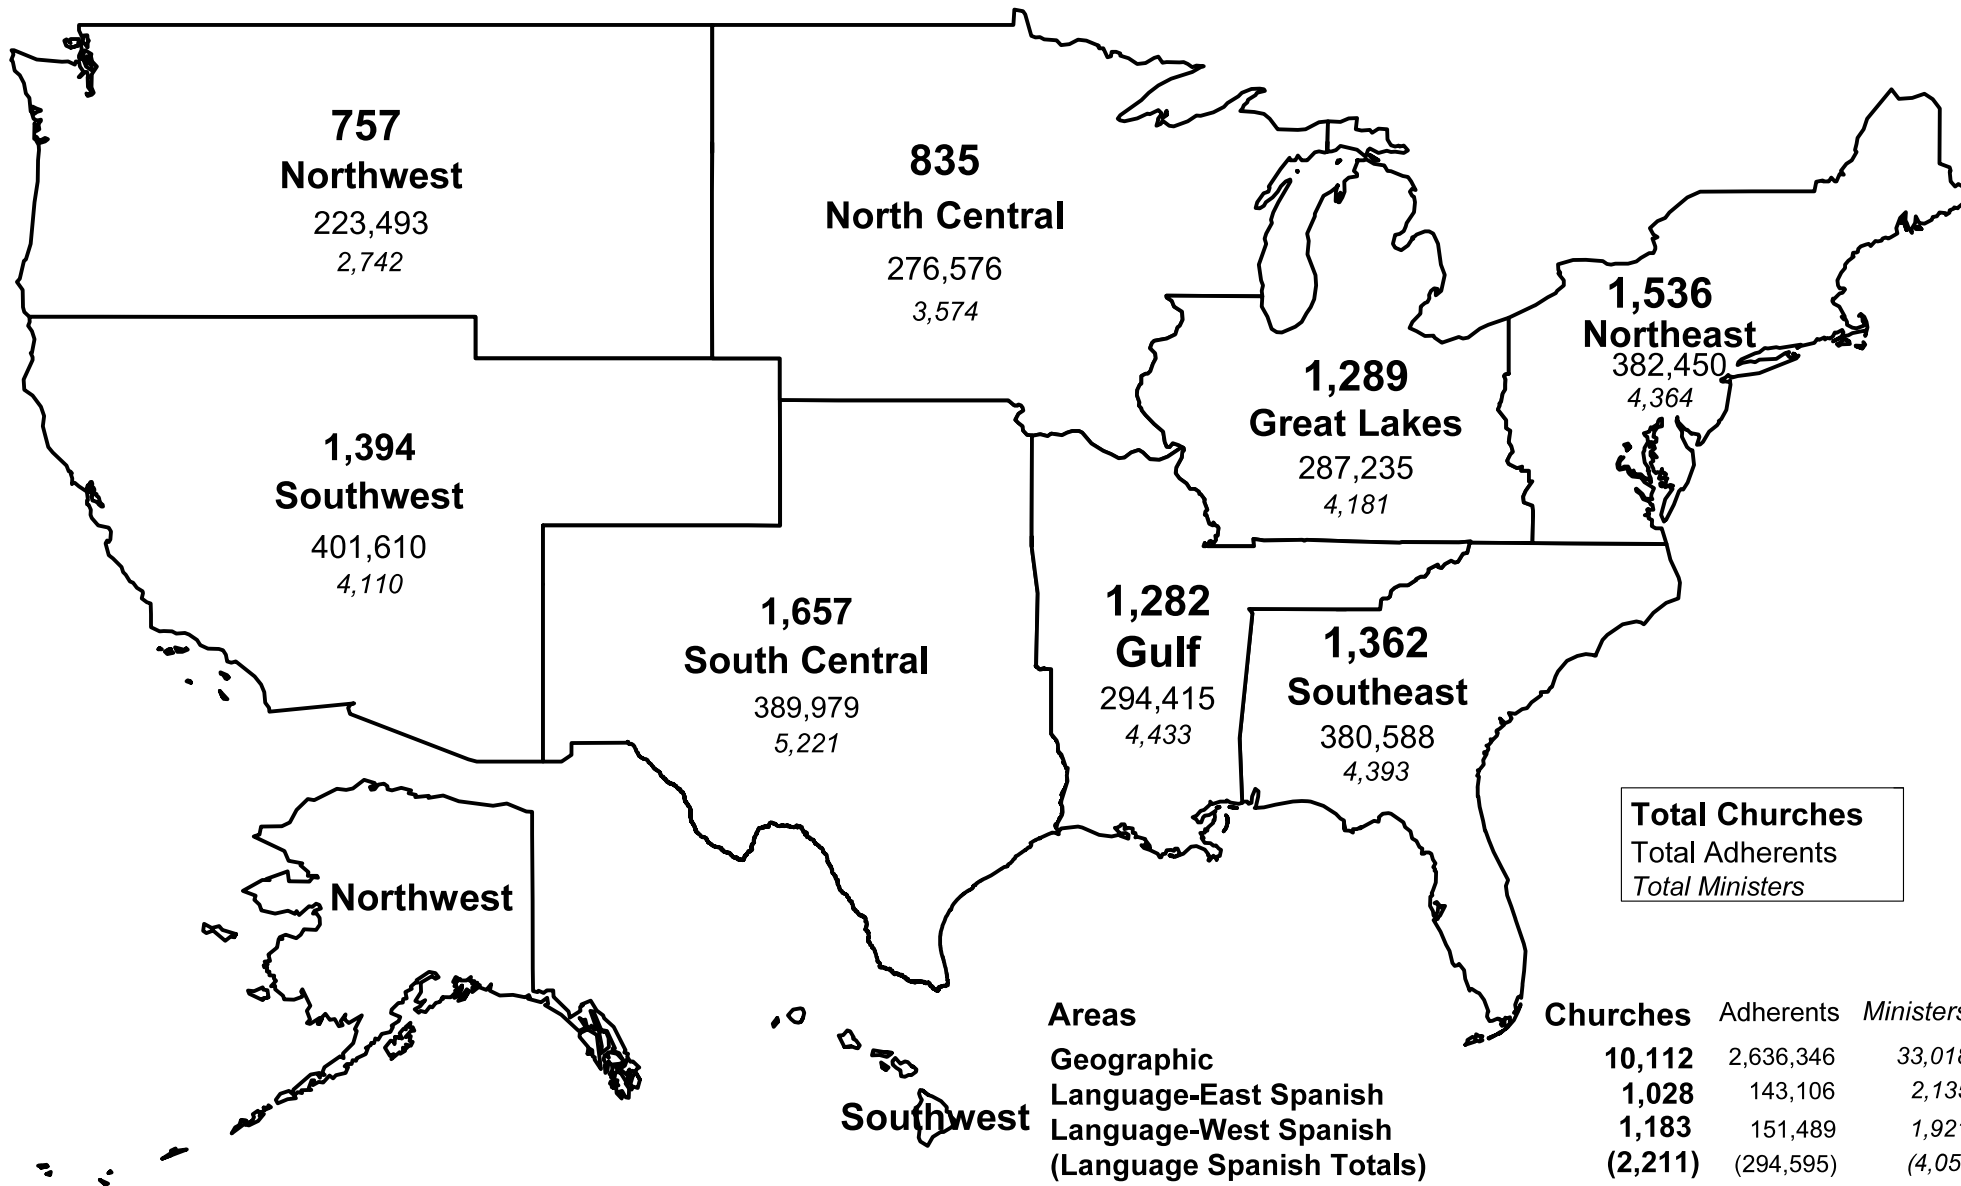

2023 Churches, Adherents, and Ministers Assemblies of God Geographic Areas

Areas	Churches	Adherents	Ministers
Geographic	10,112	2,636,346	33,018
Language-East Spanish	1,028	143,106	2,135
Language-West Spanish	1,183	151,489	1,921
(Language Spanish Totals)	(2,211)	(294,595)	(4,056)
Language-Other Totals	358	53,411	811
(Language Districts-Networks Totals)	(2,569)	(348,006)	(4,867)
National Totals	12,681	2,984,352	37,885