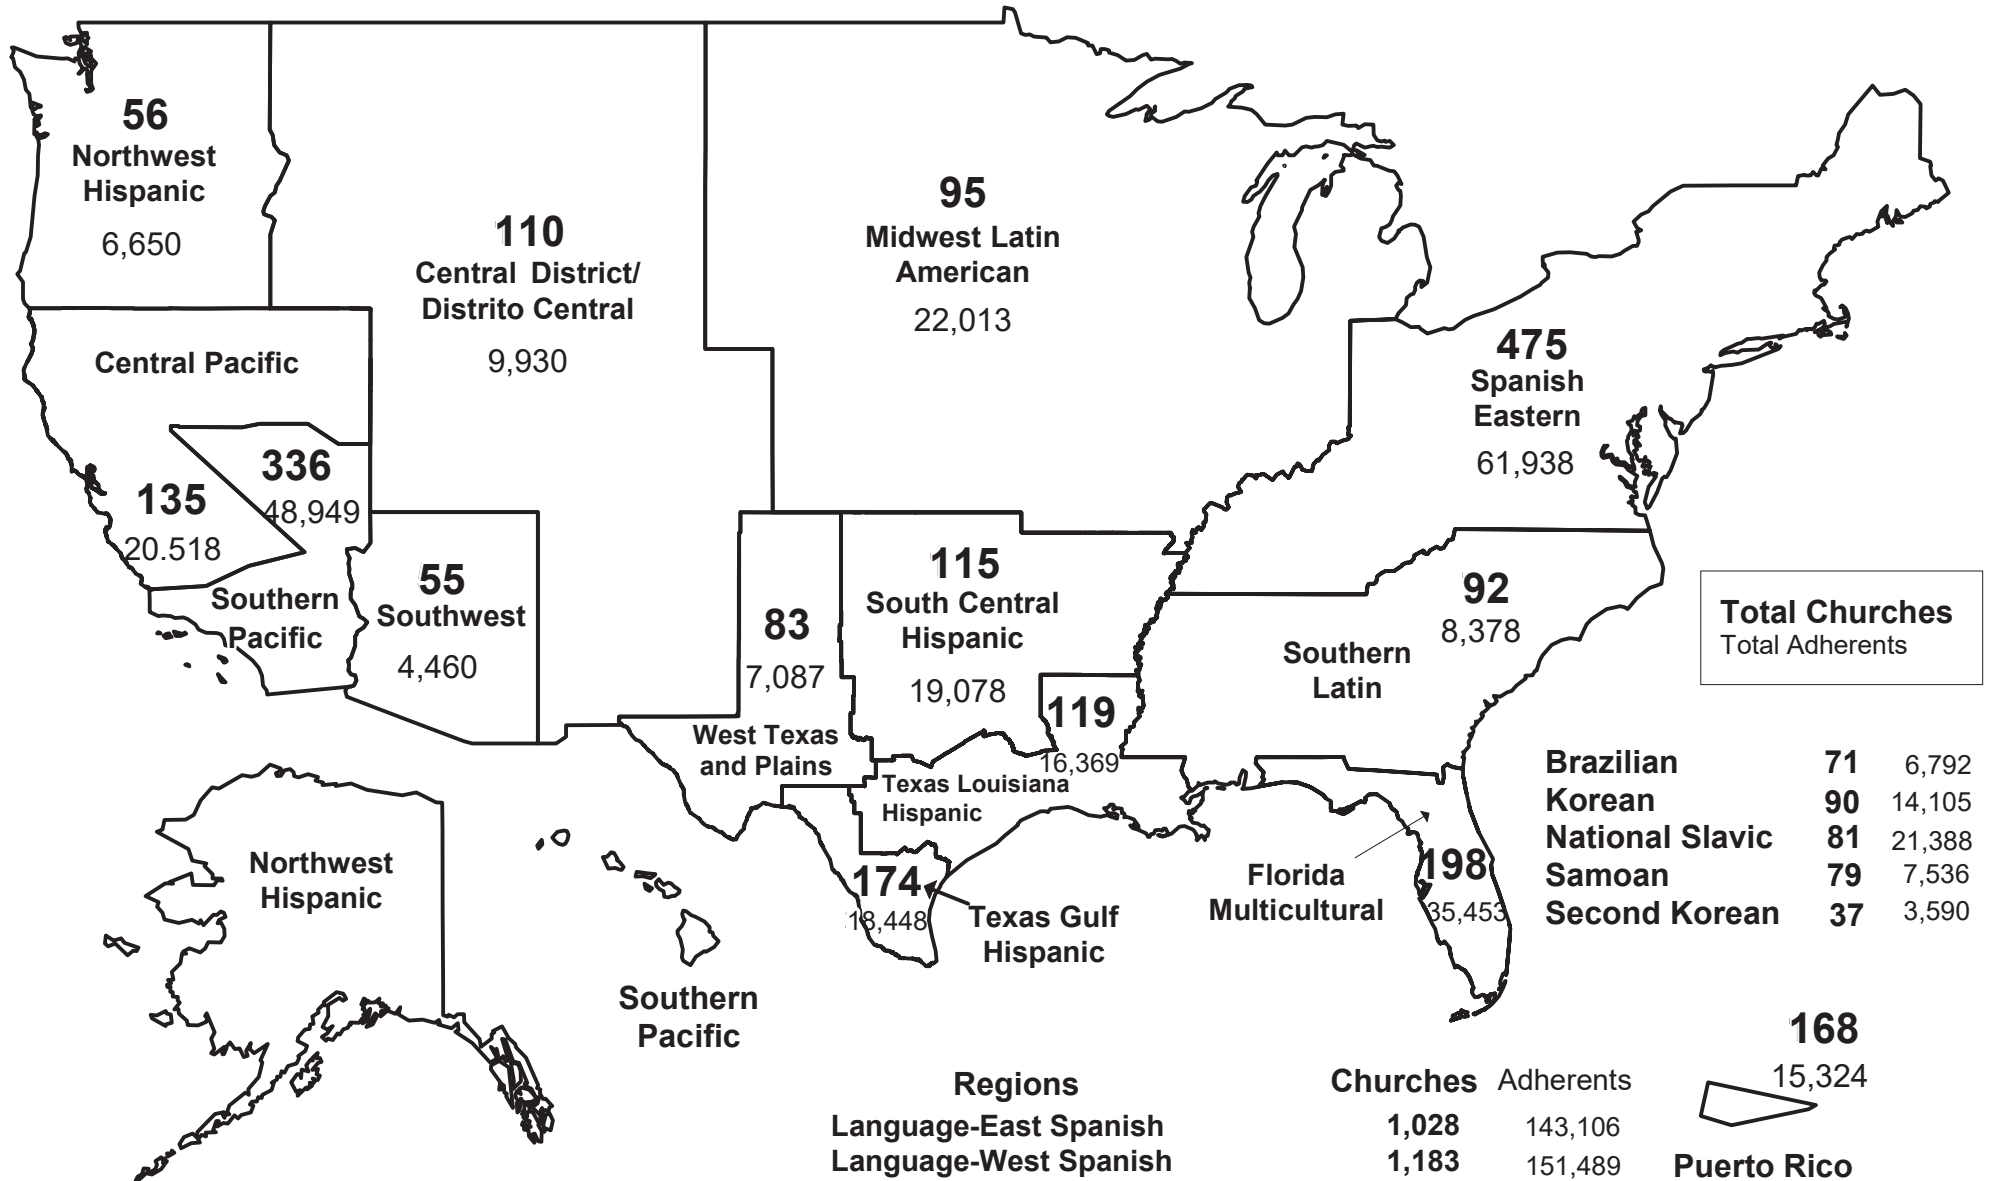

2023 Churches and Adherents Assemblies of God *Language Districts-Networks*

Regions	Churches	Adherents
Language-East Spanish	1,028	143,106
Language-West Spanish	1,183	151,489
(Language Spanish Totals)	(2,211)	(294,595)
Language-Other Totals	358	53,411
(Language Districts/Networks Totals)	(2,569)	(348,006)

Map produced by General Secretary's Office,
Statistics 2023 Churches and Adherents by Language
Districts-Networks Map April 24, 2024